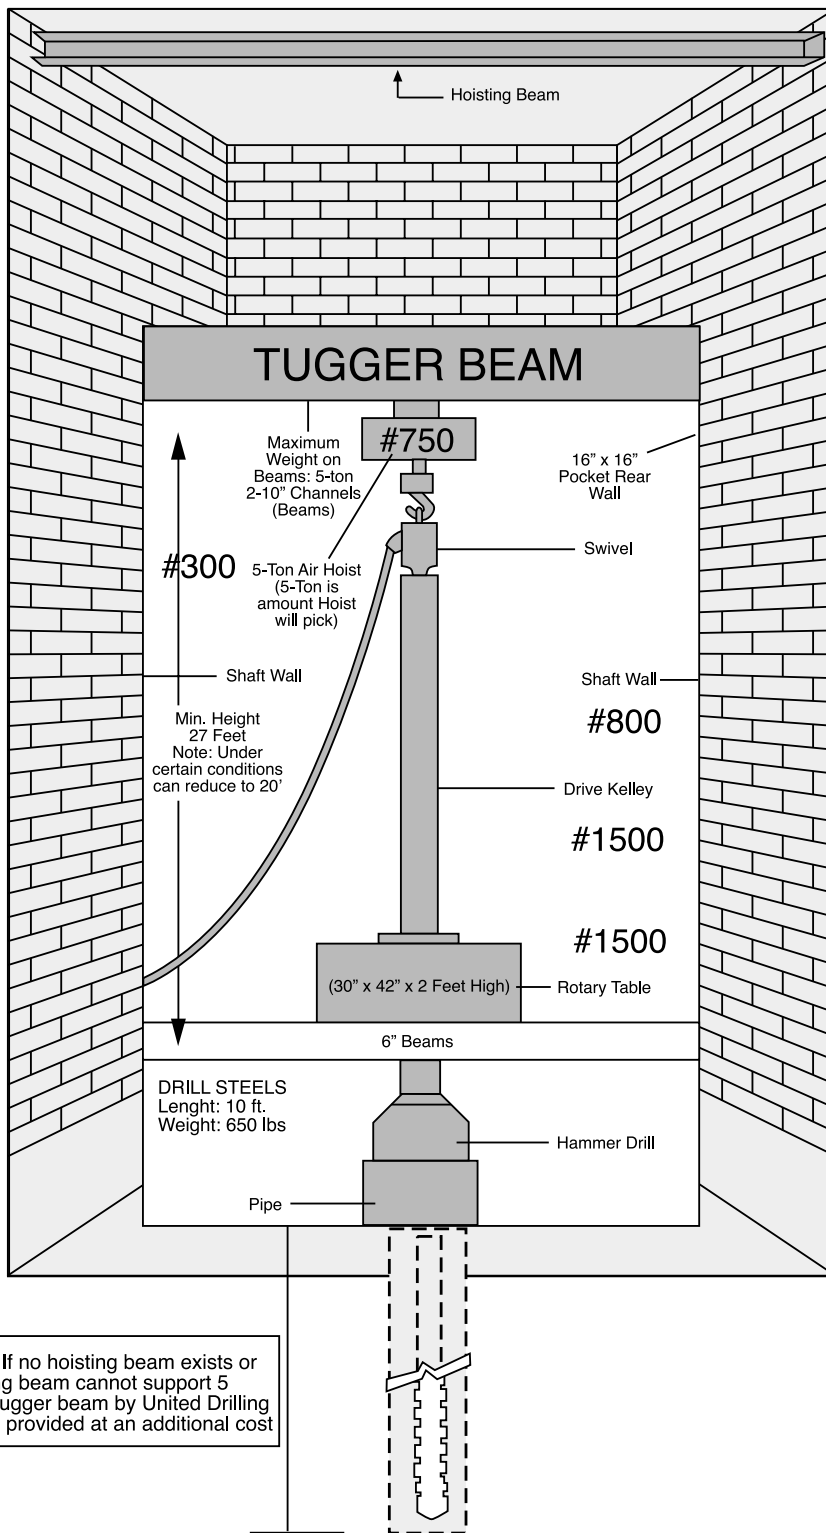

INSIDE AIR ROTARY (PORTABLE INSIDE ROCK DRILLING)

- Air Rotary does not use rails.
- Equipment sets directly in the hatch.
- Equipment operates totally on air utilizing the 1600 CFM WHISPERIZED AIR COMPRESSOR

Openings required: Width - 30"
Height - 6'8"
(Standard Door)

United Drilling
Bedminster Industrial Park, P.O. Box 1169, Plumsteadville, PA 18949
800-321-8445 (215) 766-DRIL FAX (215) 766-3750